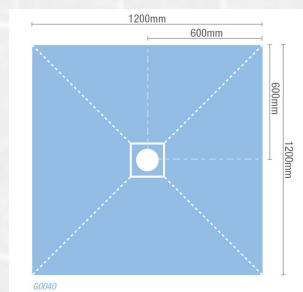

Tray thickness & Drain Configuration	Compressive Strength (10% Compression)	Thermal Conductivity To BS EN 13164 (5 years)	Water Absorption By Volume tested to BS EN 12087	Density (foam core only)	Temperature Range	Fire Performance
30mm Linear Drain 20mm Centre Drain 20mm & 25mm Offset Drain	300 kpa	0.033 W/Mk	0.6%	36kg/m <sup>3</sup>	-50°C to +75°C	Class 0 (BS 476 part 6.7 Surface spread of flame)

## 20mm Centre Drain

Product ID	Tray Size	Tray Thickness	Drain Position	Fall to Drain
NRG0010STRAY001	800mm x 800mm	20mm	Centre	-11mm
NRG0020STRAY001	900mm x 900mm	20mm	Centre	-11mm
NRG0030STRAY001	1000mm x 1000mm	20mm	Centre	-11mm
NRG0040STRAY001	1200mm x 1200mm	20mm	Centre	-11mm
NRG0050STRAY001	1500mm x 1500mm	20mm	Centre	-11mm
NRG0072STRAY001	800mm x 1200mm	20mm	Centre	-11mm
NRG0075STRAY001	900mm x 1200mm	20mm	Centre	-11mm

## 20mm & 25mm Offset Drain

Product ID	Tray Size	Tray Thickness	Drain Position	Fall to Drain
NRG0060STRAY001	1000mm x 1000mm	20mm	Corner	-11mm
NRG0080STRAY001	1000mm x 1200mm	20mm	Offset	-11mm
NRG0090STRAY001	1200mm x 1200mm	20mm	Offset	-11mm
NRG0070STRAY001	800mm x 1200mm	20mm	Offset	-11mm
NRG0076STRAY001	900mm x 1200mm	20mm	Offset	-11mm
NRG0100STRAY001	800mm x 1500mm	25mm	Offset	-16mm
NRG0110STRAY001	800mm x 1800mm	25mm	Offset	-16mm

## 30mm Linear Drain

Product ID	Tray Size	Tray Thickness	Drain Position	Fall to Drain
NRG0510STRAY001	900mm x 1200mm	30mm	Linear Offset	-20mm
NRG0515STRAY001	900mm x 1500mm	30mm	Linear Offset	-20mm
NRG05205STRAY001	900mm x 1500mm	30mm	Linear Offset	-20mm