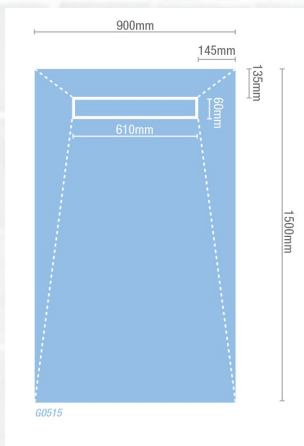

# PRO BOARD SHOWER TRAYS

Tray thickness & Drain Configuration	Compressive Strength (10% Compression)	Thermal Conductivity To BS EN 13164 (5 years)	Water Absorption By Volume tested to BS EN 12087	Density (foam core only)	Temperature Range	Fire Performance
30mm Linear Drain 20mm Centre Drain 20mm & 25mm Offset Drain	300 kpa	0.033 W/Mk	0.6%	36kg/m <sup>3</sup>	-50°C to +75°C	Class 0 (BS 476 part 6.7 Surface spread of flame)