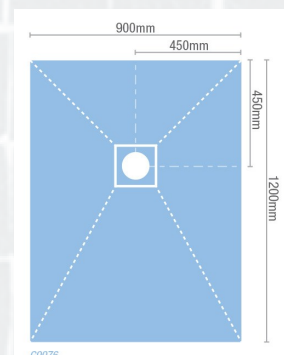

Tray thickness & Drain Configuration	Compressive Strength (10% Compression)	Thermal Conductivity To BS EN 13164 (5 years)	Water Absorption By Volume tested to BS EN 12087	Density (foam core only)	Temperature Range	Fire Performance
30mm Linear Drain 20mm Centre Drain 20mm & 25mm Offset Drain	300 kpa	0.033 W/Mk	0.6%	36kg/m <sup>3</sup>	-50°C to +75°C	Class 0 (BS 476 part 6.7 Surface spread of flame)

## 20mm & 25mm Offset Drain

Product ID	Tray Size	Tray Thickness	Drain Position	Fall to Drain
NRG0060STRAY001	1000mm x 1000mm	20mm	Corner	-11mm
NRG0080STRAY001	1000mm x 1200mm	20mm	Offset	-11mm
NRG0090STRAY001	1200mm x 1200mm	20mm	Offset	-11mm
NRG0070STRAY001	800mm x 1200mm	20mm	Offset	-11mm
NRG0076STRAY001	900mm x 1200mm	20mm	Offset	-11mm
NRG0100STRAY001	800mm x 1500mm	25mm	Offset	-16mm
NRG0110STRAY001	800mm x 1800mm	25mm	Offset	-16mm

## 30mm Linear Drain

Product ID	Tray Size	Tray Thickness	Drain Position	Fall to Drain
NRG0510STRAY001	900mm x 1200mm	30mm	Linear Offset	-20mm
NRG0515STRAY001	900mm x 1500mm	30mm	Linear Offset	-20mm
NRG05205STRAY001	900mm x 1500mm	30mm	Linear Offset	-20mm